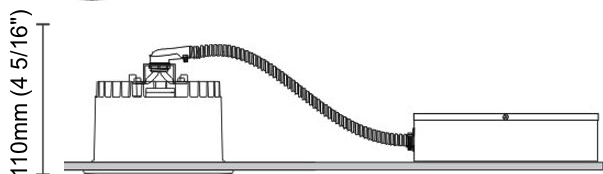

GENERAL

Series: Dixit
Subseries: Dixit RA11
Brand: Ivela
Division: Architectural
Mounting Type: Recessed
Mounting Location: Ceiling
Subcategory: Downlight

PHYSICAL

Shape: Round
Diameter (mm): 110
Diameter (in): 4 ⁵/₁₆
Height (mm): 70
Height (in): 2 ⁷/₁₆
Min. Recessing Depth (mm): 110
Min. Recessing Depth (in): 4 ¹⁵/₁₆
Light Distribution: Direct
Weight (kg): 0.6
Weight (lbs): 1.32
Diffuser: Clear Polycarbonate
Fixture Finish: MWH
Fixture Material: Aluminum Die Cast
Cut-out Measurements: 100mm / 3 15/16"

ELECTRICAL

Lamp Type: LED
Total Output Wattage (W): 12 / 18 / 26
Dimming: Tri-Mode (Non-Dimming and Phase Dimming (120Vac only) and 0-10V Dimming)
Driver Included: No
Driver Location: Recessed Housing
Driver Type: Constant Current - Universal
Driver Class: Class 2
Input Voltage (V): 120 - 277
Constant Current (MA): 350 / 500 / 700

LED

Number of LEDs: 1
Color Temperature (°K): 2700 / 3000 / 4000
Max. Delivered Lumen (lm): 1513 / 2092 / 2759
CRI: >85 CRI
Efficiency (%): 89
Lamp Life (hrs): 50000
Upon Request: 3500K upon request

OPTICAL

Optic°: 55
Adjustability: Fixed
Upon Request: Optic 18° or 30° (mirror-metallized) / 70° (white)

RATINGS AND CERTIFICATIONS

Certified By: Certified for North American Standards
IP rating: IP43
IK Rating: IK08
Glare Rating: ≤ 19